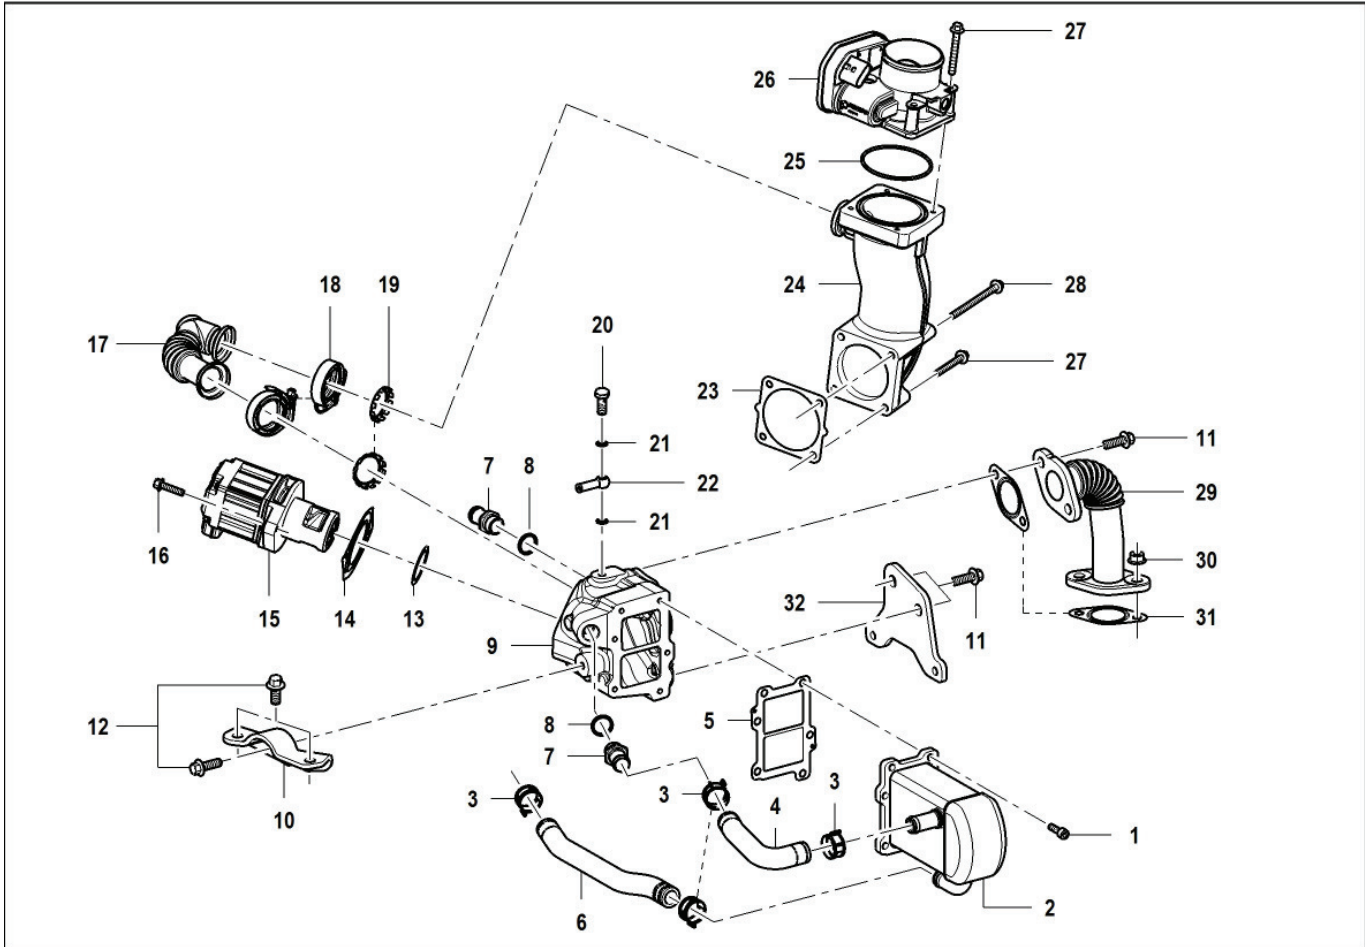

Description: FUEL INJECTION CIRCUIT

Last variation:  
20/02/2014 16:53:36

Elenco Articoli

Pos	Description	Part Number	Qty	Pos	Description	Part Number	Qty
001	VALVE	45022054F	1	032	SCREW	41901206F	1
002	NUT	41880308F	5	033	RAIL SUPPORT BRACKET	20513177F	1
003	SCREW ASSY	11762002F	1	034	FIXING FUEL REFUSE BLOCK	21632282F	1
004	OR	46320548A	1	035	SPACER	21632321F	1
005	INJECTION PUMP GEAR ASSY	10662019G	1	036	RAIL PRESSURE SENSOR	45962079F	1
006	STUD	41753006F	3	037	RAIL	35022107G	1
007	INJECTION PUMP GASKET	22032299F	1	038	SCREW	41901305F	1
008	NUT	41880415F	1	039	STUD	41753010F	2
009	INJECTION PUMP GEAR	20662180F	1				
010	INJECTION PUMP KIT	15022280F	1				
011	GASKET	42020012A	4				
012	UNION	41320112F	2				
013	SLEEVE FUEL WASTE FROM INJECTION PUMP	21332036F	1				
014	WIF SENSOR	45962100F	1				
015	FUEL FILTER ELEMENT	45312014F	1				
016	FUEL FILTER ASSEMBLY	35312036F	1				
017	SCREW	41762540F	4				
018	SPHERICAL WASHER	21812036F	4				
019	INJECTOR FIXING CLAMP	21362025F	4				
020	INJECTOR GASKET	45062027F	4				
021	O RING	46320267F	4				
022	INJECTOR SPRING REF.F00VC22003 BOSCH	45062028F	4				
023	INJECTOR	35062013F	4				
025	PIPE	31302040F	1				
026	FUEL INJECTION PIPE SET	11262008F	1				
027	CLAMP WITH RUBBER APA	41612156F	1				
028	SCREW	41901203F	1				
029	FUEL RETURN BODY ASSY	20112156F	1				
030	SPRINGBAND CLAMP	41612101F	2				
031	FUEL REFUSE PIPE	21302828F	1				